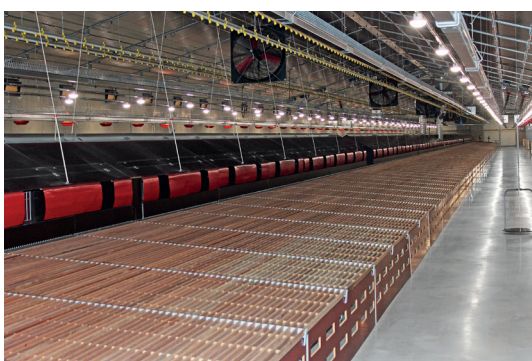

Think ahead with **poultry people**

Van Gent Nest

Simplicity and high quality

The Van Gent Nest is made of wood and encourages the natural behaviour of the birds. The construction is solid and simple, which makes the nest easy to assemble and clean. The nest is provided with an automated expulsion system. It expels birds from the nest after laying the egg, preventing broodiness and soiling the nest. The Van Gent Nest is available as 1 or 2 tier, single (wall-formation) or double, standard of XL.

Van Gent slats

Robust, comfortable and animal friendly

Van Gent's hardwood and plastic slats are durable, provide a good grip for the birds and ensure a clean living environment.

Hardwood slat

The solid hardwood slats have a very long lifespan and are easy to install. The wood is planed on four sides, has rounded corners and the slats are constructed with stainless steel staples. This guarantees a safe place for the birds. The base of the hardwood slats is available in galvanized steel.

Plastic slat

The plastic slats are characterized by the strong and open construction. The birds have a good grip and the slat has a good manure passage because of the lattice structure. This promotes the welfare of the birds and that is reflected in good production results. The plastic slats are durable and easy to clean due to good choice of materials.

- Suitable for layers, breeders and ducks
- Open structure
- Good manure passage
- Strong construction
- Easy to clean

Specifications

Size	980 x 625 / 1,170 x 625 mm
Mesh	40 x 22 mm
Material	Polypropylene
Durability	UV stabilised