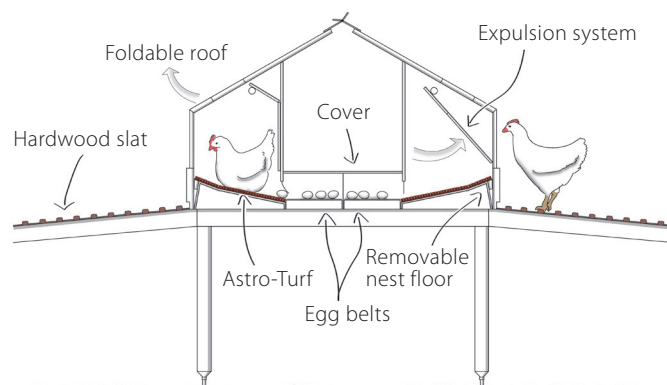

Think ahead with **poultry people**

Van Gent Nest

Simplicity and high quality

The Van Gent Nest is made of wood and encourages the natural behaviour of the birds. The construction is solid and simple, which makes the nest easy to assemble and clean. The nest is provided with an automated expulsion system. It expels birds from the nest after laying the egg, preventing broodiness and soiling the nest. The Van Gent Nest is available as 1 or 2 tier, single (wall-formation) or double, standard of XL.

- Suitable for layers and breeders
- Automatic expulsion system
- Easy nest inspection
- Durable materials
- The best results

Specifications

Specifications		
Materials		
Laying nest	Film faced plywood 9 en 15 mm	
Egg belt	2 x 250 mm, Polypropylene (PP), woven or perforated	
Dimensions		
	40 cm (standard)	45 cm (XL)
Length	2,400 mm	2,400 mm
Width	1,430 mm	1,530 mm
Depth	415 mm	465 mm
Astro-Turf mat (4x)	445 x 1,165 mm	490 x 1,165 mm

Plastic slat

The plastic slats are characterized by the strong and open construction. The birds have a good grip and the slat has a good manure passage because of the lattice structure. This promotes the welfare of the birds and that is reflected in good production results. The plastic slats are durable and easy to clean due to good choice of materials.

- Suitable for layers, breeders and ducks
- Open structure
- Good manure passage
- Strong construction
- Easy to clean

Specifications

Size	980 x 625 / 1,170 x 625 mm
Mesh	40 x 22 mm
Material	Polypropylene
Durability	UV stabilised