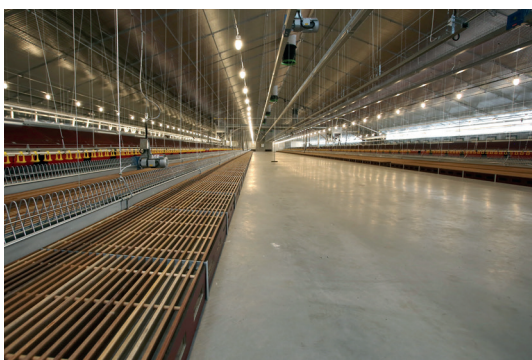

Think ahead with **poultry people**

Van Gent Nest

Simplicity and high quality

The Van Gent Nest is made of wood and encourages the natural behaviour of the birds. The construction is solid and simple, which makes the nest easy to assemble and clean. The nest is provided with an automated expulsion system. It expels birds from the nest after laying the egg, preventing broodiness and soiling the nest. The Van Gent Nest is available as 1 or 2 tier, single (wall-formation) or double, standard of XL.

Van Gent slats

Robust, comfortable and animal friendly

Van Gent's hardwood and plastic slats are durable, provide a good grip for the birds and ensure a clean living environment.

Hardwood slat

The solid hardwood slats have a very long lifespan and are easy to install. The wood is planed on four sides, has rounded corners and the slats are constructed with stainless steel staples. This guarantees a safe place for the birds. The base of the hardwood slats is available in galvanized steel.

Plastic slat

The plastic slats are characterized by the strong and open construction. The birds have a good grip and the slat has a good manure passage because of the lattice structure. This promotes the welfare of the birds and that is reflected in good production results. The plastic slats are durable and easy to clean due to good choice of materials.

- Suitable for layers, breeders and ducks
- Open structure
- Good manure passage
- Strong construction
- Easy to clean

Specifications

Size	980 x 625 / 1,170 x 625 mm
Mesh	40 x 22 mm
Material	Polypropylene
Durability	UV stabilised